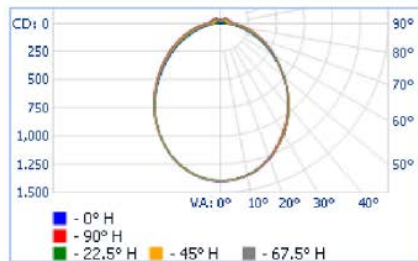

CPS LED LIGHTING

CERTIFICATION AND PERFORMANCE INFORMATION

	TEST VOLTAGE	DLC RATED WATTAGE	DLC RATED LPW	DLC RATED LUMENS	CRI
CPS-LS-STR-2-20W-UL-F-50	120V	20W	130	2600	>80
CPS-LS-STR-4-30W-UL-F-50	120V	30W	130	4224	>80
CPS-LS-STR-8-65W-UL-F-50	120V	65W	132	8320	>80

Illuminance at a Distance		
Center Beam LUX	Beam Width	
3,145.05 LUX	1.6M	1.7M
786.26 LUX	3.3M	3.4M
349.45 LUX	4.9M	5.1M
196.57 LUX	6.5M	6.8M
125.80 LUX	8.2M	8.5M
87.36 LUX	9.8M	10.2M

Vert. Spread: 101.7°   Horiz. Spread: 103.7°

Zonal Lumen Summary

Zone	Lumens	% Luminaire
0-30	1,057.4	26.5%
0-40	1,701.5	42.7%
0-60	2,906.3	72.9%
60-90	829.3	20.8%
70-100	459.3	11.5%
90-120	156.3	3.9%
0-90	3,935.7	93.7%
90-180	253.1	6.3%
0-180	41,088.8	100%