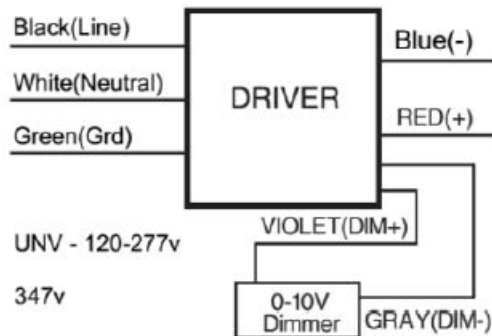

Wiring Diagram

DIMENSIONS

	LENGTH	WIDTH	DEPTH
CPS-LS-STRP-2-20W-UL-F-50	24	3.35	3.56
CPS-LS-STRP-4-30W-UL-F-50	48	3.35	3.56
CPS-LS-STRP-8-65W-UL-F-50	96	3.35	3.56

CPS LED LIGHTING

843-407-6803

SALES@CPSLED.COM

WWW.CPSLED.COM